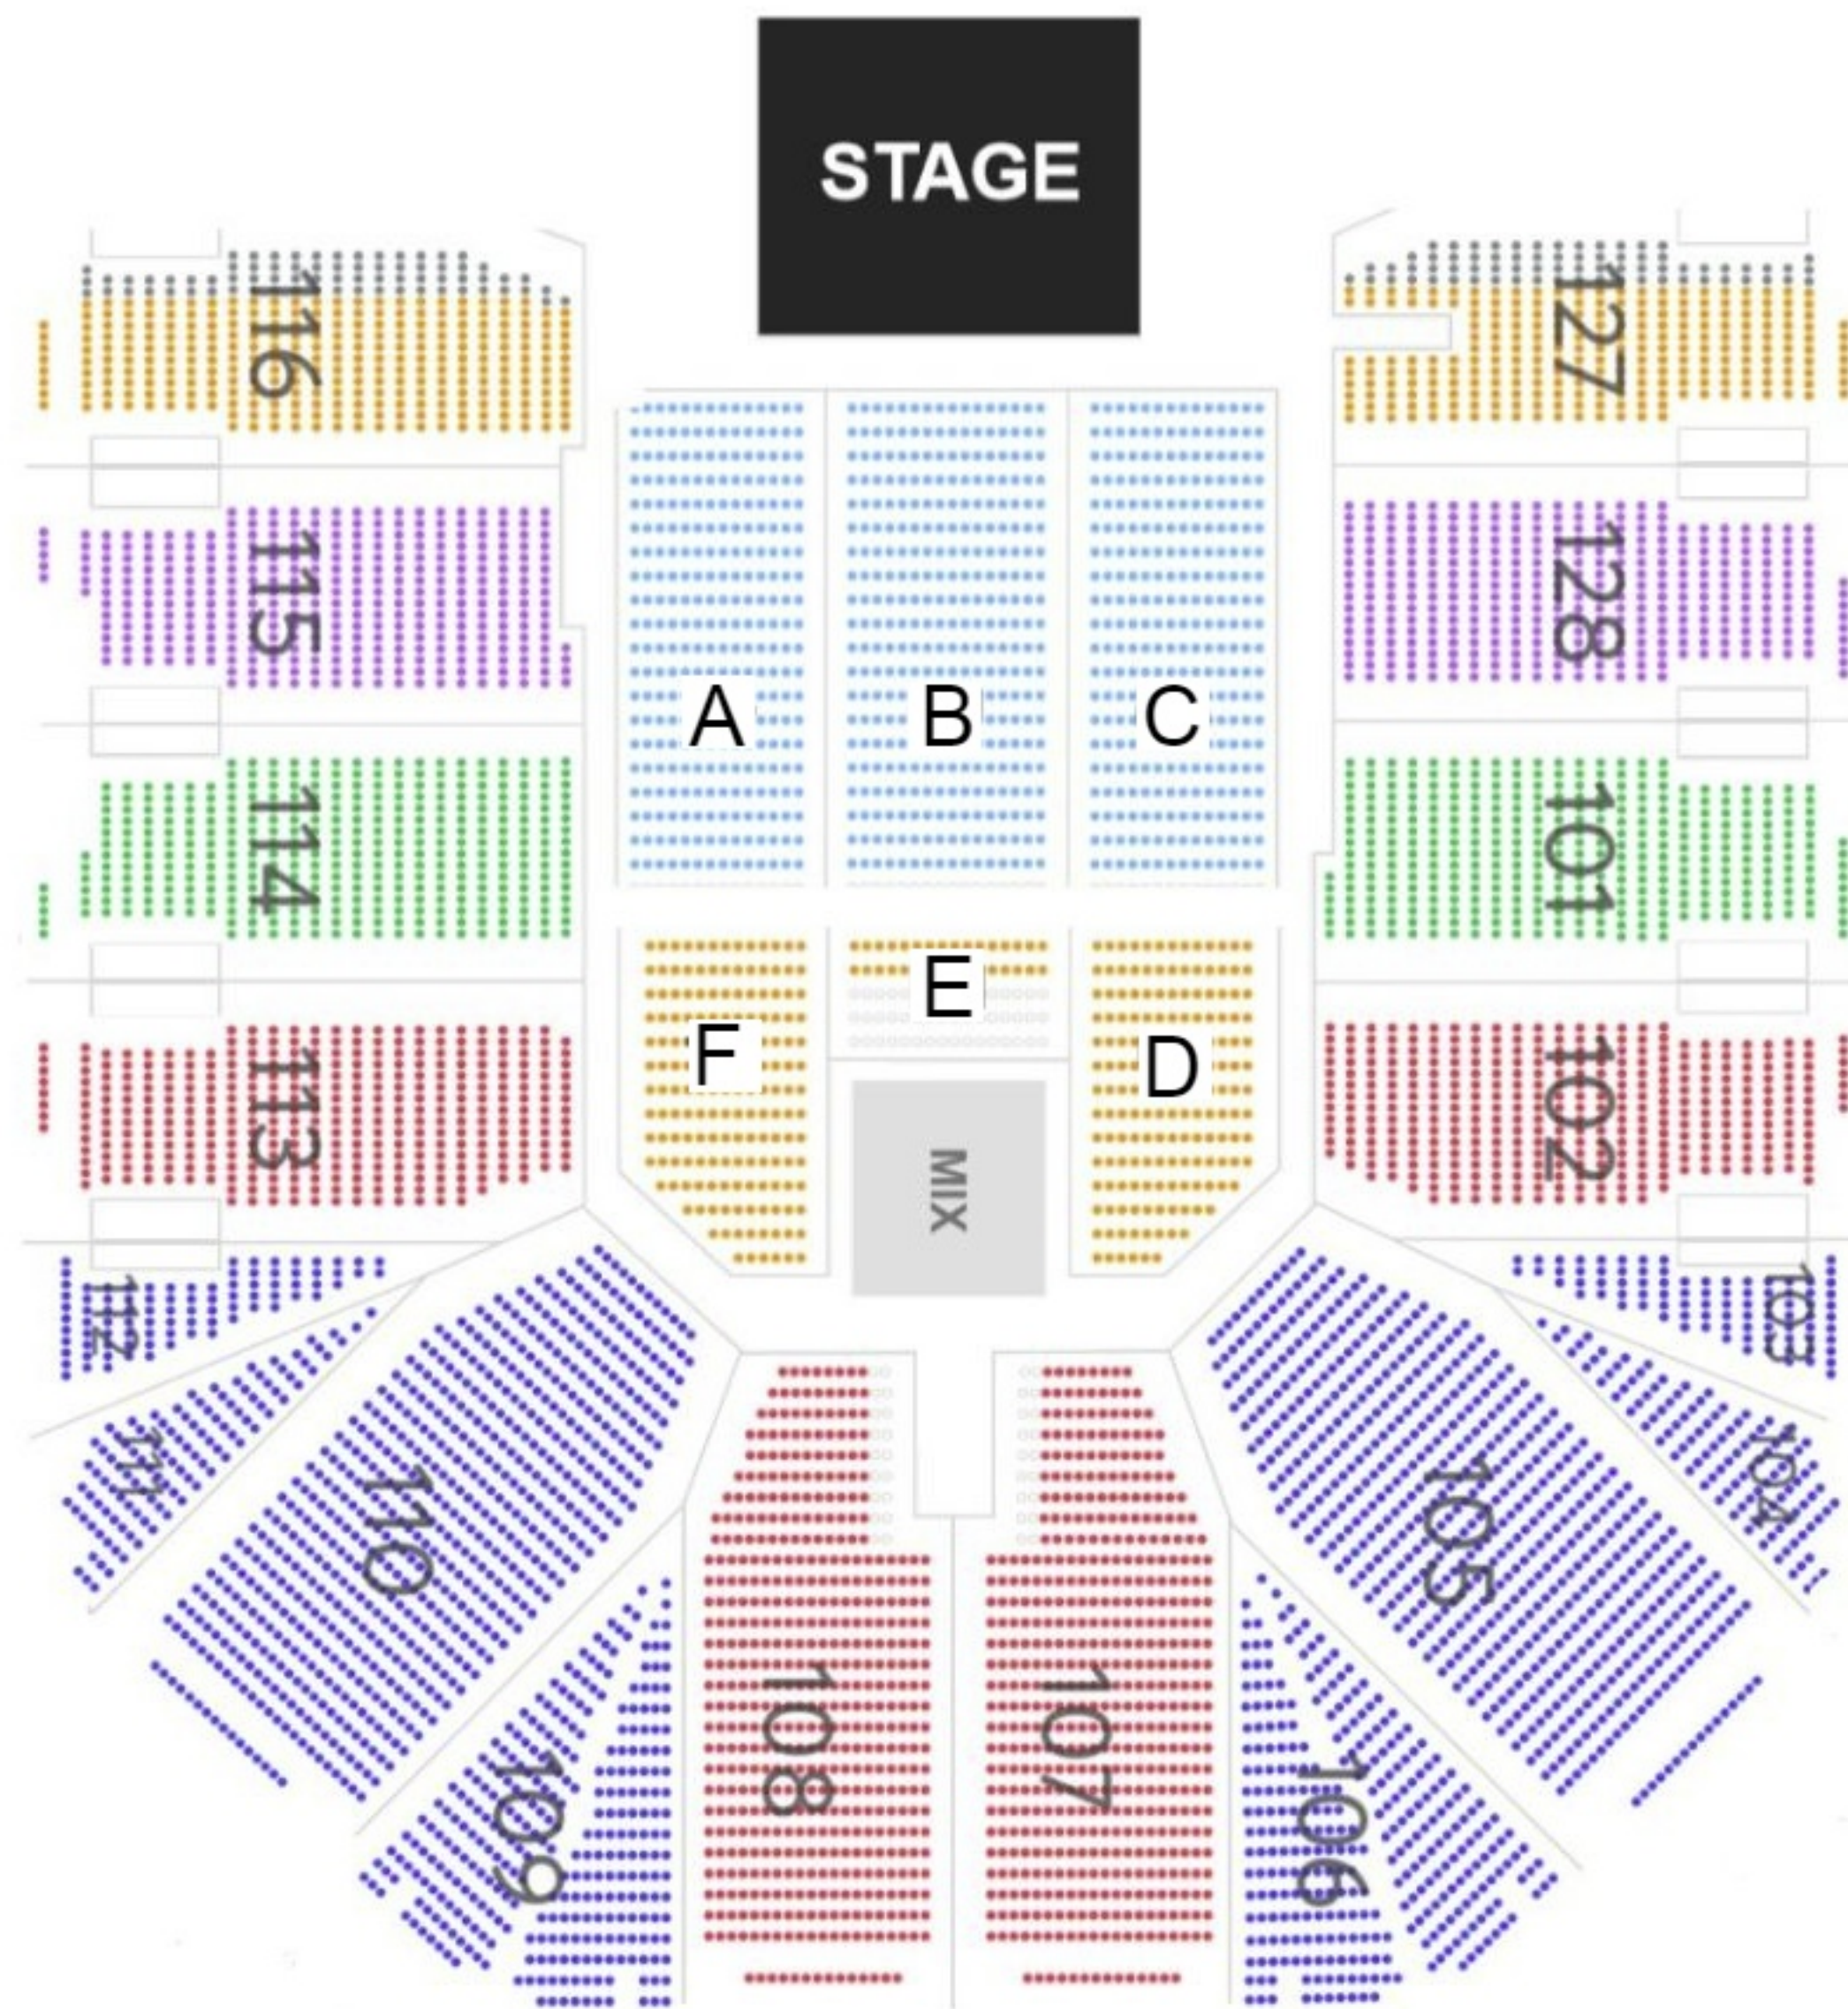

Mirror 2024

Oakland Arena

Children 2 years old and older must purchase their own ticket.

● P1	\$388.00
● P2	\$288.00
● P3	\$228.00
● P4	\$198.00
● P5	\$168.00
● P6	\$128.00

5% facility fee will be applied to each ticket.